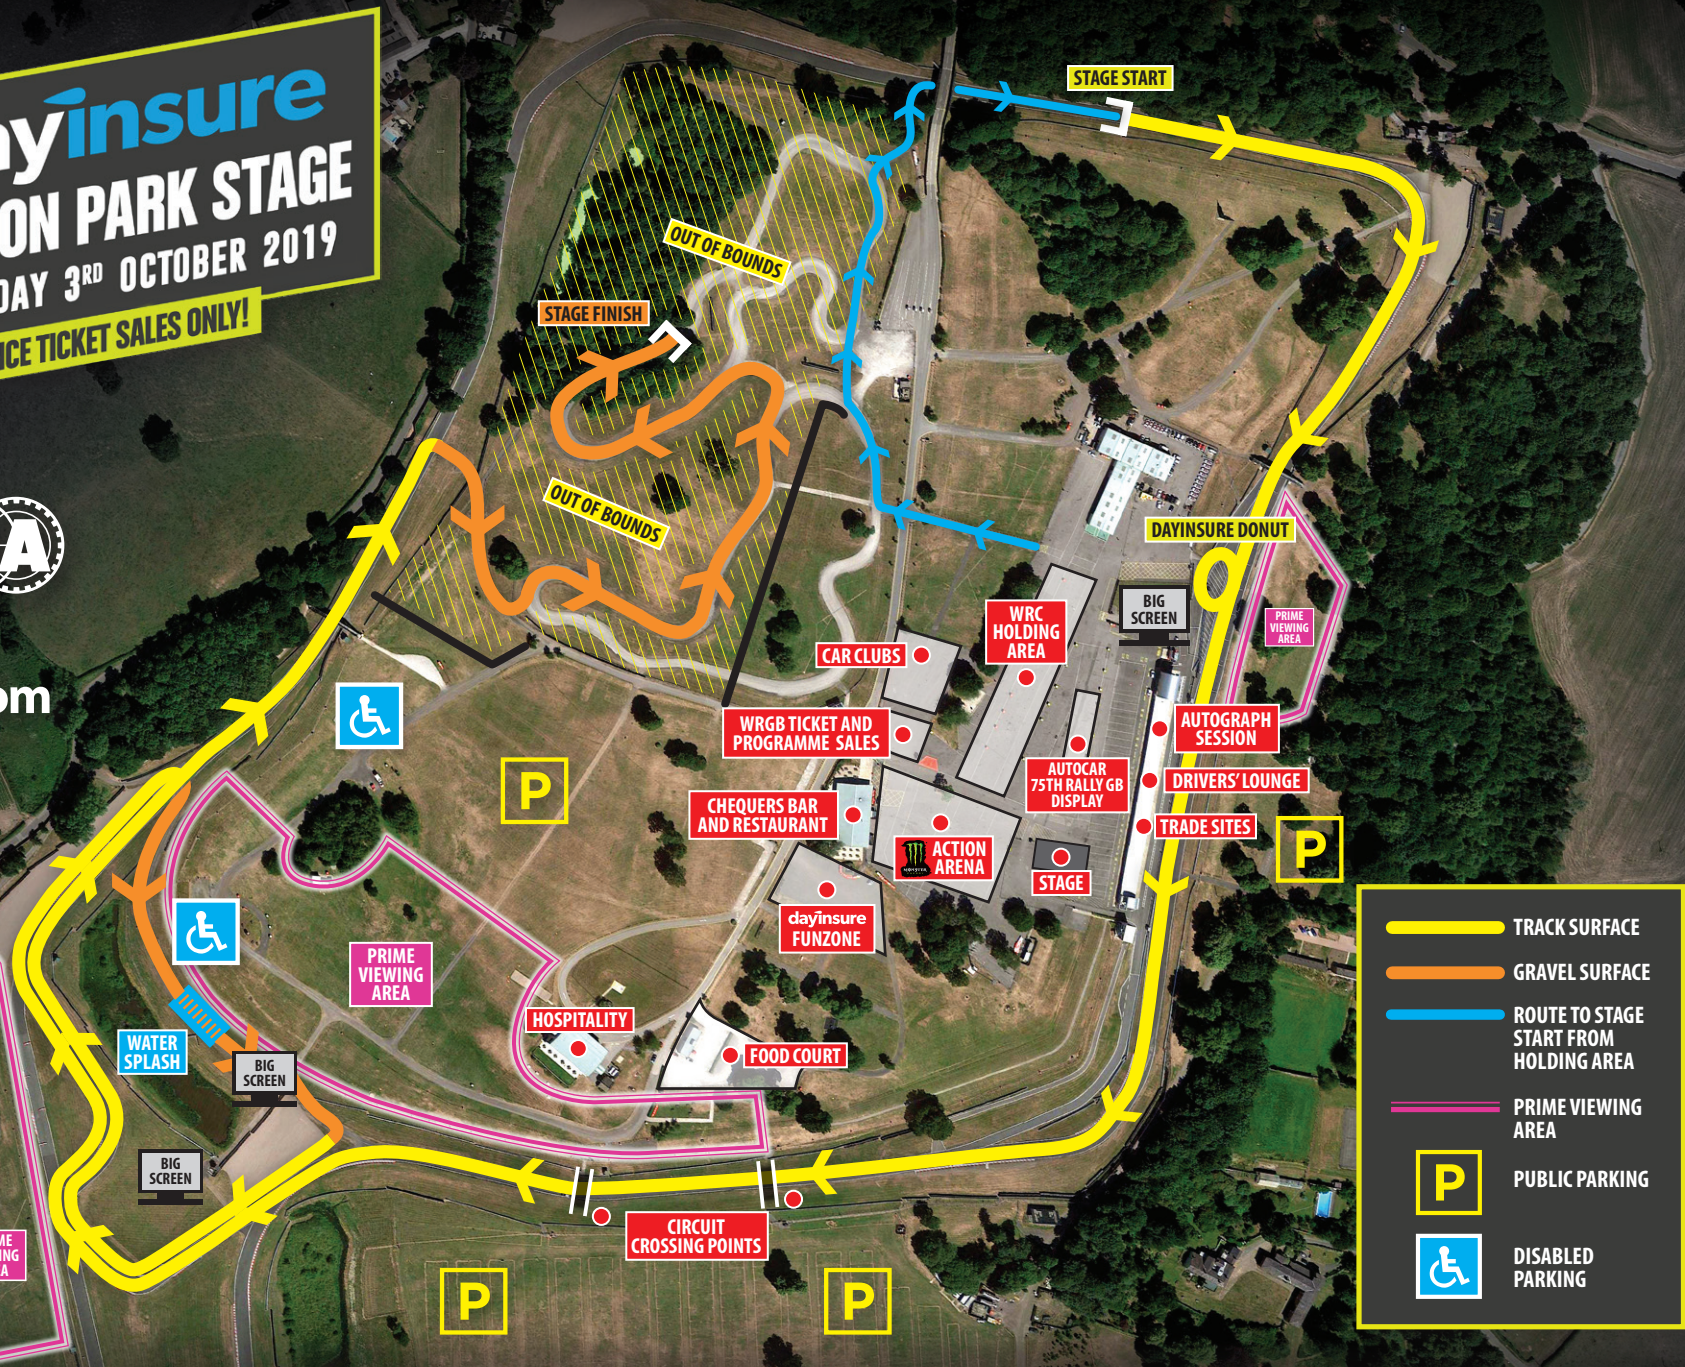

WALES RALLY GB
A WORLD APART

dayinsure
OULTON PARK STAGE
THURSDAY 3RD OCTOBER 2019

GATES OPEN AT 3PM - ADVANCE TICKET SALES ONLY!

www.walesrallygb.com

www.oultontpark.co.uk

- TRACK SURFACE
- GRAVEL SURFACE
- ROUTE TO STAGE START FROM HOLDING AREA
- PRIME VIEWING AREA
- PUBLIC PARKING
- DISABLED PARKING